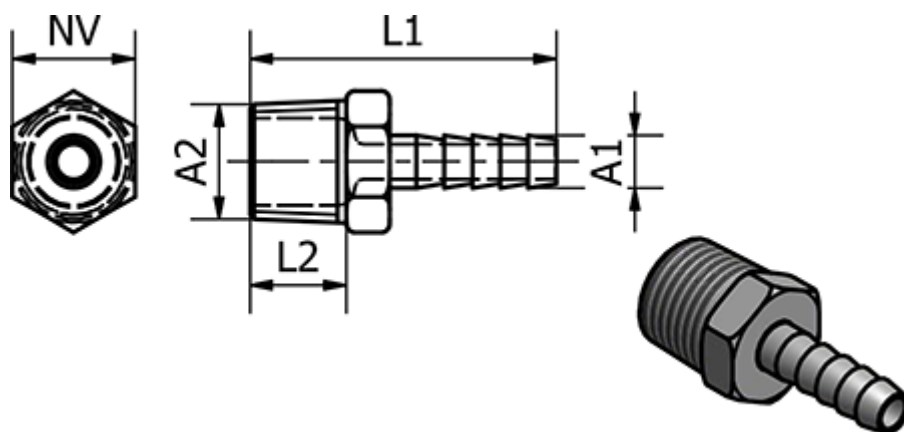

Data Sheet

Article number: 586239512

Description: Tube Connector 239.512, Ø12 - G 3/8"
Nickel-plated brass

Measures

Ext. Hose Diameter A1	= 12
L1	= 34
L2	= 9
NV	= 21
Thread A2	= G 3/8"